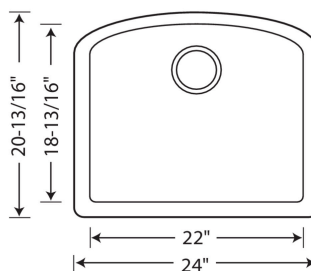

DIAMOND SINGLE SILGRANIT

Design and Planning Tips

- Min cabinet size: 27 in
- Bowl depth: 10 in (254.0 mm)

What is included:
Installation instructions
Cabinet template
Limited Lifetime Warranty

Bowl Depth: 10"
Required outside cabinet: 27"
Cutout Size: Template provided with approximate 1/8"
reveal
Codes/Standards: CSA B45.8-18/ IAPMO Z403-2018

Warranty

BLANCO offers a limited lifetime warranty on all sinks and faucets, as well as a one-year warranty on all custom accessories.

Code/Standards Compliance

BLANCO sinks and faucets are third-party tested and certified to standards and listed by applicable certification bodies. For more information on individual product listings, contact our office or listing organization.

View our how-to videos to learn more about installing and caring for BLANCO products:
<https://www.blanco.com/us-en/service/how-to-videos/how-to-videos-for-sinks/>

Questions? Contact us today

BLANCO America, Inc.
110 Mount Holly By-Pass
Lumberton, NJ 08048

Phone & Fax
Phone: 888-668-6201
Fax: 609-668-6211

While BLANCO endeavors to provide accurate information, all dimensions are nominal, cannot be guaranteed, and are subject to change or cancellation. BLANCO assumes no responsibility for use of superseded or voided specifications.